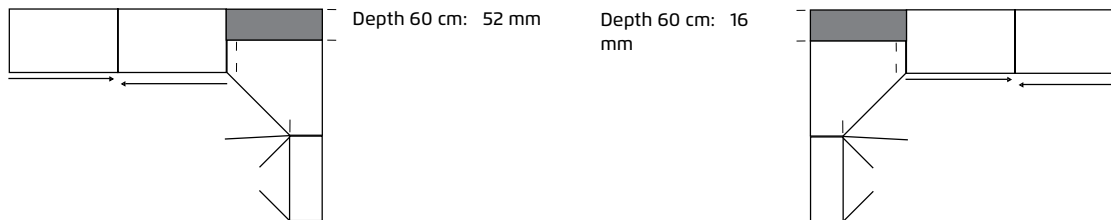

1	COL. CODE	FRONT ▶	COLOUR	HIGH POLISH	COLOUR GLASS				
CARCASE COLOUR ▼			Carcase coloured	White	Soft grey	Crystal white	Silk grey	Basalt	Grey mirror
Artisan oak colour	A129		A129	A133	A135	A130	A131	A132	A161
Alpine white	A140		A140	A144	A120	A141	A142	A143	A112
Silk grey	A138		A138	A155	A122	A152	A153	A154	A113
Graphite	A137		A137	A159	A127	A156	A157	A158	A117

2	HANDLE STRIP COLOUR	ALUMINIUM COLOUR (PG 1) = A	CHROME COLOUR (PG 2) = C	CARCASE COLOUR (PG 2) = K

3	ACCESSORIES	Spacer	Spacer			
	HEIGHT 223 CM AND 236 CM			* Extends wardrobe width by 1.6 cm *A spacer must always be used if a sliding-door robe is fitted next to a hinged-door robe!		
	Description	spacer H 223 cm*	spacer H 236 cm*			
	Description	incl. depth-compensating profile	incl. depth-compensating profile			
▼ Front		▼ Art. no.	▼ Price	...		
	Spacers in carcass colour	9DL1		9DL2		

When fitting a sliding door robe next to a corner-robe, the corner-robe must be brought forward (different depths).