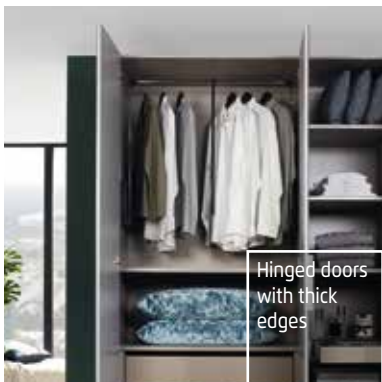

Hinged doors
with thick
edges