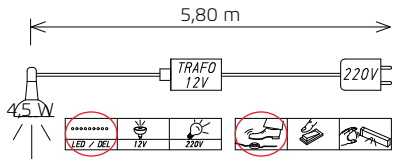

GENERAL	
set of 2 LED lights	
aluminium Linea-Stixx	
↔35 cm ↑6 cm ↗19 cm	
1 pieces	Price
	–
Set of 2	Price
	9L48
Set of 3	Price
	9L49

This product contains a light source of the energy efficiency class G.
EPREL 766530

LED light
with motion sensor with USB rechargeable

↔4 cm ↑2 cm ↗10 cm

- **9BB0**
- **9BB1**
- **9BB2**