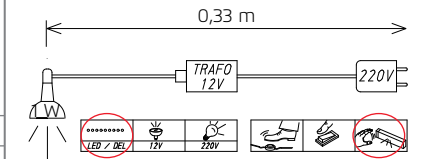

Colour	Colour code
Texline (natural-colour linen look)	A0033

GENERAL	
wall mirror	interior mirror
	for hinged doors
↔60 cm ↑90 cm ↗2 cm	↔29 cm ↑130 cm ↗0 cm
Article	Price
98A7	98S8

GENERAL	
LED interior lighting	
with motion sensor with USB rechargeable	
↔10 cm ↑2 cm ↗9 cm	
Article	Price
9T1B	

GENERAL	
set of 2 LED lights	
aluminium Linea-Stixx	
↔35 cm ↑6 cm ↗19 cm	
1 pieces	Price
	–
Set of 2	Price
	9L48
Set of 3	Price
	9L49

This product contains a light source of the energy efficiency class G.
EPREL 766530

LED light
with motion sensor with USB rechargeable

↔4 cm ↑2 cm ↗10 cm

- **9BB0**
- **9BB1**
- **9BB2**