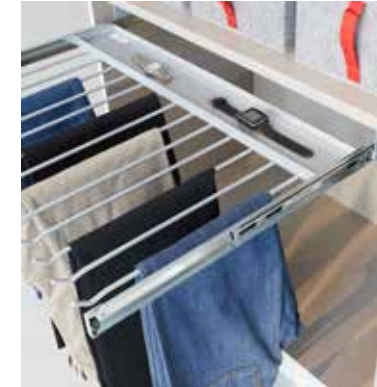

ACCESSORIES 1.1

rauch ORANGE

for sliding door robes

Element width 45, 67,5, 90, 112,5 cm

Colour	Colour code
Texline (natural-colour linen look)	A0033

Supplier: Rauch Möbelwerke GmbH