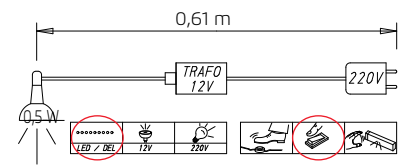

Colour	Colour code
Texline (natural-colour linen look)	A0033

GENERAL	
wall mirror	interior mirror
	for hinged doors
↔60 cm ↑90 cm ↗2 cm	↔29 cm ↑130 cm ↗0 cm
Article	Price
98A7	98S8

GENERAL	
LED interior lighting	
with motion sensor with USB rechargeable	
↔10 cm ↑2 cm ↗9 cm	
Article	Price
9T1B