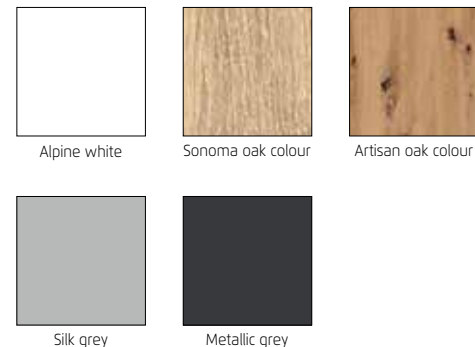

Matching pieces and accessories can be found after the wardrobes.

AD95J-5ZG1 + 9P4P Artisan oak colour, Middle door Champagne colour glass, Carcase-coloured handle strips, passepartout

Front-/Carcase colours:

Front colours:

Handle strips:

- Aluminium colour
- Chrome-coloured
- Alpine white
- Metallic grey
- Carcase coloured

Matching pieces and rauch ORANGE accessories 1.1 can be found after the wardrobes.

A9R96-5545 Carcase Alpine white, Outer doors High polish white, Middle door Mirror, Aluminium-coloured handle strips