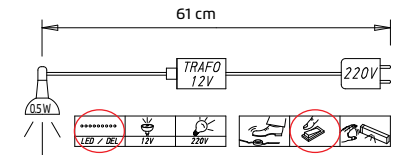

GENERAL				
		interior mirror	interior mirror hinged	LED interior lighting
		for hinged doors	extends from 45 to 73 cm mirror width 31 cm for sliding wardrobe	with motion sensor with USB rechargeable
		↔29 cm ↑130 cm ↘0 cm	↔46 cm ↑115 cm ↘4 cm	↔10 cm ↑2 cm ↘9 cm
Article	Price	98S8	9408	9T1B