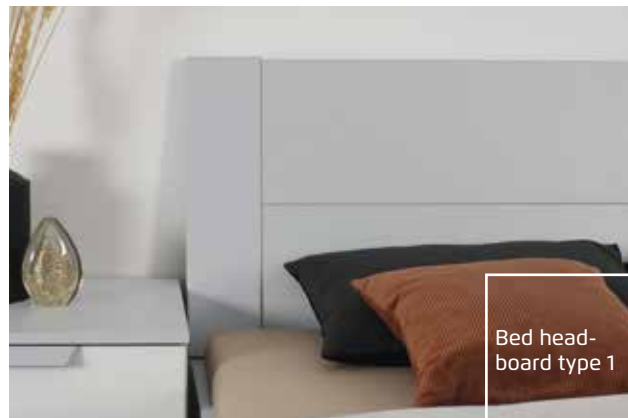

• **Bed frames and headboards** (Colour, High polish)

• **Headboards with padded panel** (Woven fabric, Faux leather, Corduroy fabric)

• **Plinth drawers** (Colour, High polish)

Bed head-board type 1