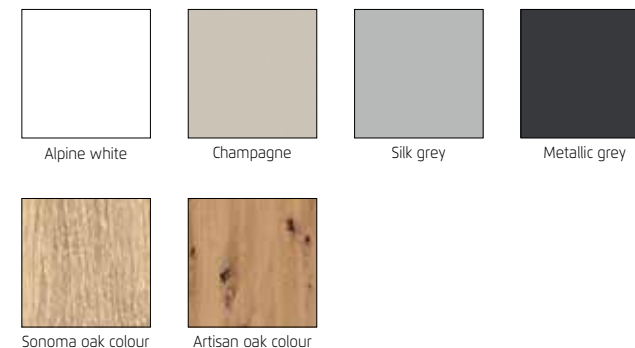

Matching pieces and accessories can be found after the wardrobes.

AD95J-5ZG1 + 9P4P Artisan oak colour, Middle door Champagne glass, Carcase-coloured handle strips, passepartout

Front-/Carcase colours:

Front colours:

Handle strips:

- Aluminium colour
- Chrome-coloured
- Alpine white
- Metallic grey
- Carcase coloured

Matching pieces and rauch ORANGE accessories 1.1 can be found after the wardrobes.

A9R96-5545 Carcase Alpine white, Outer doors High polish white, Middle door Mirror, Aluminium-coloured handle strips