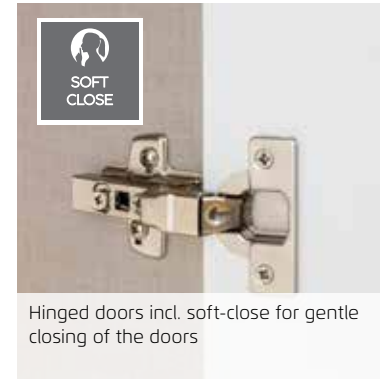

furnplan

Quality features

rauch ORANGE

1
2
3
4
Bedside tables and chests are supplied disassembled. Simple assembly thanks to clever plug-in connections.

SOFT CLOSE
Drawers with invisible base rail, cushioned self-closing mechanism.

SOFT CLOSE
16 mm shelves, Easily adjustable thanks to plug-in angled shelf supports

SOFT CLOSE
Hinged doors incl. soft-close for gentle closing of the doors

Interior fittings for each double door:
height of door 60 cm = 1 wide shelf,
height of door 80 cm = 2 wide shelves.