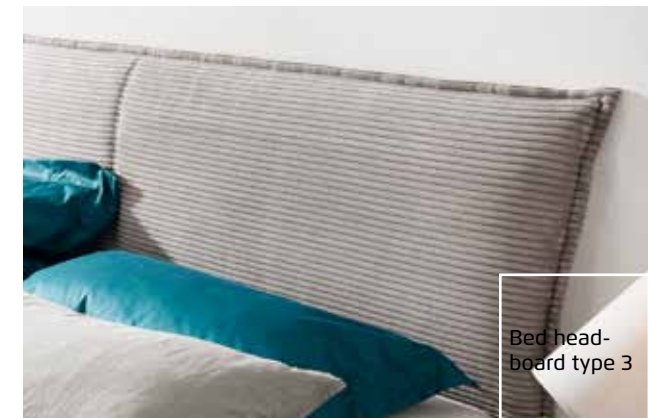

Bed head-board type 2

Bed head-board type 3