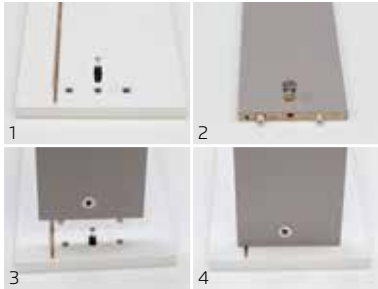

SOFT CLOSE
Drawers with invisible base rail, cushioned self-closing mechanism.

Quality features

rauch ORANGE

1
2
3
4
Bedside tables and chests are supplied disassembled. Simple assembly thanks to clever plug-in connections.