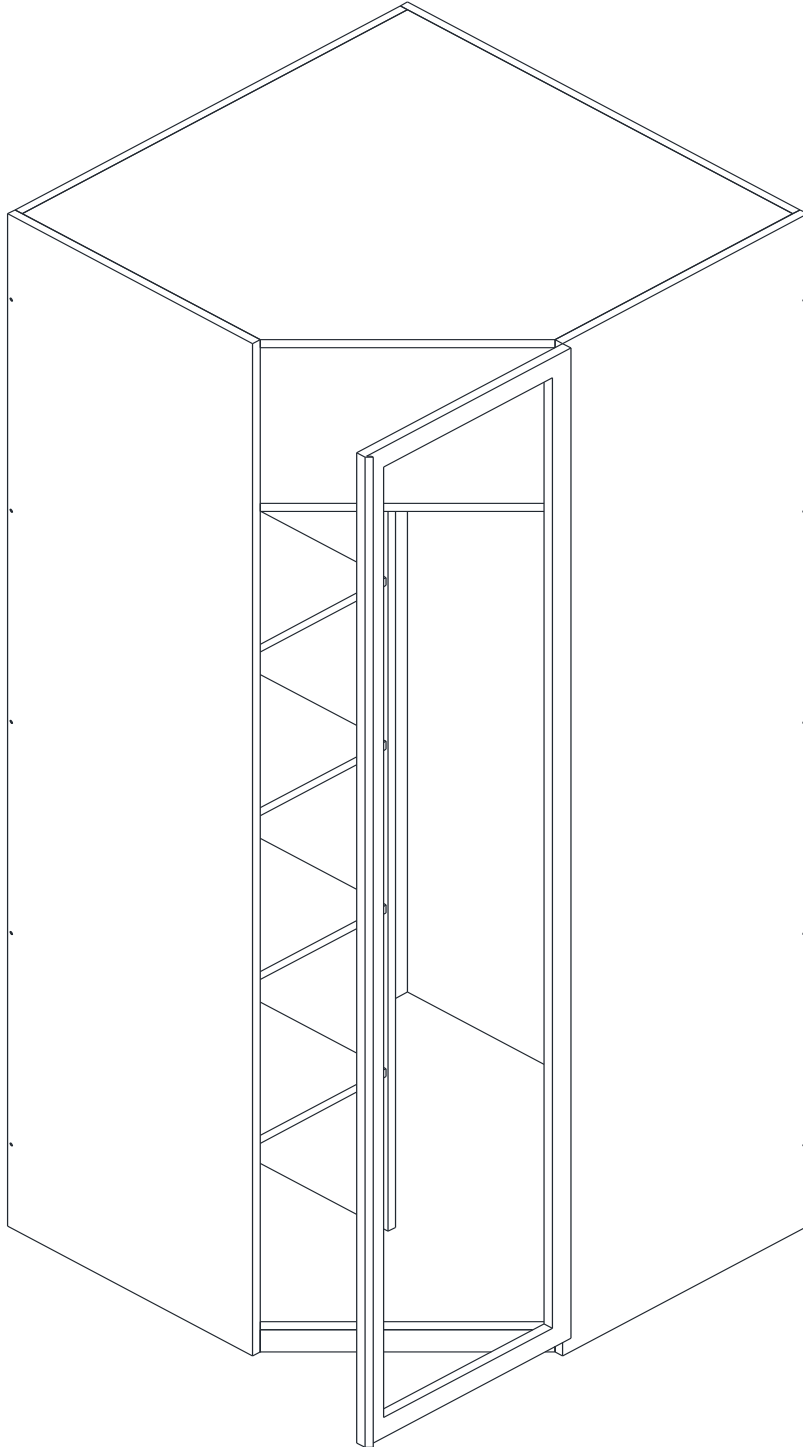

PEGASUS CORNER WARDROBE

16 PCS MINIFIX SHAFT 34 MM

16 PIECES MINIFIX LOCKS

16 RAFIX SCREWS

1 HANGER RACK 927 MM (FLANGED DIMENSION)

16 PIECES OF DOUBLE

16 MINIFIX PLUGS

2 MONTEBENT CONNECTIONS

36 CABIN SCREWS

2 PCS HETTICH STRAIGHT HINGE WITH BRAKE

12 PCS 3.5*18 CHIPBOARD SCREWS

2 PCS HETTICH FLAT HINGE WITHOUT BRAKE

8 PCS 3.5*13 SMART SCREW

4 PCS HETTICH HINGE BASE