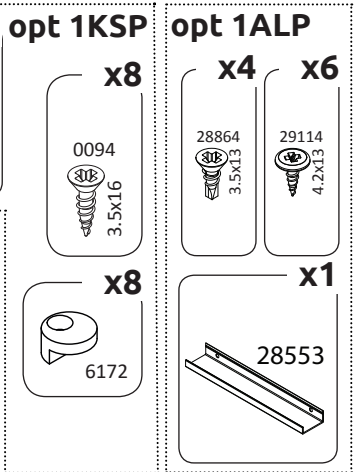

IMPORTANT - READ CAREFULLY - RETAIN FOR FUTURE REFERENCE  
 WICHTIG - SOFÄLTIG LESEN UND AUFBEWAHREN

19.04.2018.

**V5-90-1ALP**  
900x540x320

**V5-90-1KSP**  
900x540x320

ENGLISH

**Important information!**  
Read carefully!  
Keep this information for further reference!

**WARNING!**

Fixing devices for the wall are not included since different wall materials require different types of fixing devices. Use fixing devices suitable for the walls in your home. For advice on suitable fixing systems, contact your local specialized dealer.

3

2

4

12

13

14

15

16