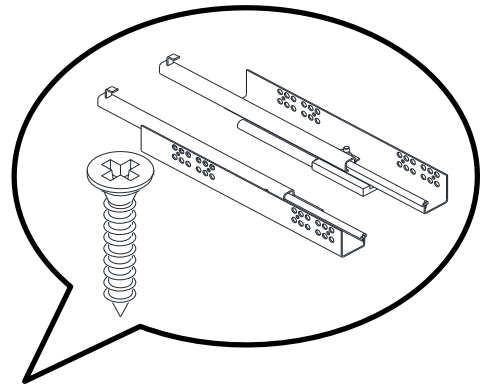

PEGASUS VALESTAND

4 PIECES MINIFIX LOCKS

1 TK HETTICH 35' RAIL WITH BRAKE

4 PCS MINIFIX SHAFT WITH DOUBLE

1 DUAL OUTPUT 3 AM ADAPTER

4 AD MINIFIX PLUG

2 PCS SCONCE

40 PCS 3.5*18 CHIPBOARD SCREWS

6 PCS 3.5*25 BACKING SCREWS

1 FEET

4 BACKBACK COMPRESSION

6 pcs CABIN SCREW

1 AD CONNECTING METAL

Technik für Möbel

Hettich