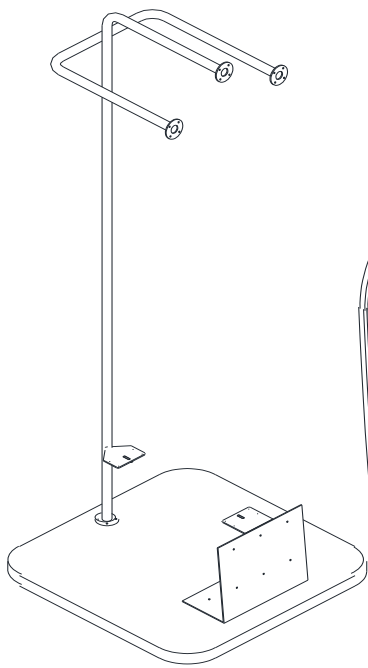

PEGASUS VALESTAND

4 PIECES MINIFIX LOCKS

1 TK HETTICH 35' RAIL WITH BRAKE

4 PCS MINIFIX SHAFT WITH DOUBLE

1 DUAL OUTPUT 3 AM ADAPTER

4 AD MINIFIX PLUG

2 PCS SCONCE

40 PCS 3.5*18 CHIPBOARD SCREWS

6 PCS 3.5*25 BACKING SCREWS

1 FEET

4 BACKBACK COMPRESSION

6 pcs CABIN SCREW

1 AD CONNECTING METAL

Technik für Möbel

Hettich