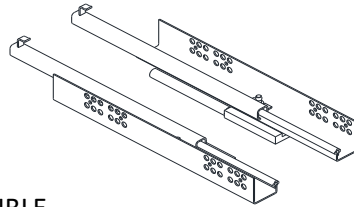

PEGASUS VALESTAND

4 PIECES MINIFIX LOCKS

1 TK HETTICH 35' RAIL WITH BRAKE

4 PCS MINIFIX SHAFT WITH DOUBLE

1 DUAL OUTPUT 3 AM ADAPTER

4 AD MINIFIX PLUG

2 PCS SCONCE

40 PCS 3.5*18 CHIPBOARD SCREWS

6 PCS 3.5*25 BACKING SCREWS

1 FEET

4 BACKBACK COMPRESSION

6 pcs CABIN SCREW

1 AD CONNECTING METAL

Technik für Möbel

Hettich