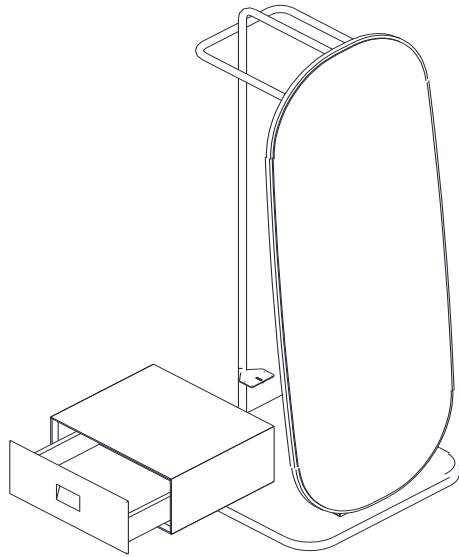

6 PCS 3.5*25 BACKING SCREWS

1 FEET

4 BACKBACK COMPRESSION

6 pcs CABIN SCREW

1 AD CONNECTING METAL

Technik für Möbel

Hettich