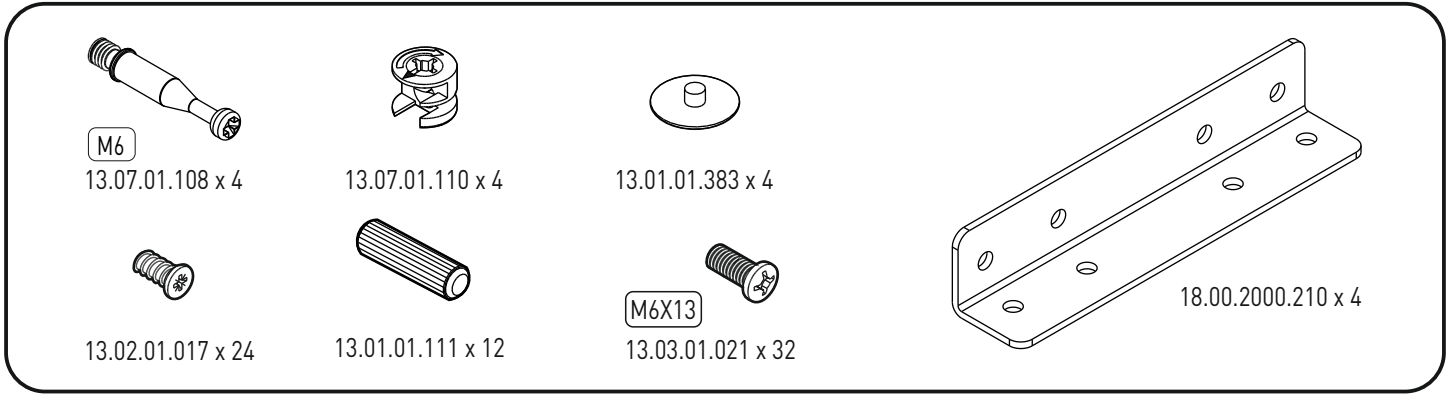

20.30.1309.00

GARANTİ BELGESİ VE
KULLANMA KILAVUZU

WARRANTY CERTIFICATE
AND USER MANUAL

1

2

13.07.01.108 x 2

3

4