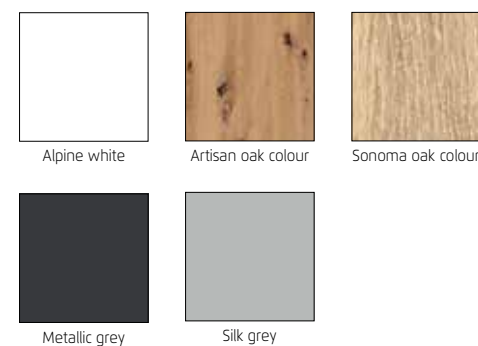

Front/Carcase	Colour code		
	Applications in carcase colour	Applications Alpine white	Applications Metallic grey
Artisan oak colour	AC331	AC332	AC333
Sonoma oak colour	AP696	AP697	AP698
Alpine white	A9554	-	A9482
Silk grey	AD568	AD567	-
Metallic grey	AD765	AD766	-

■ Matching rauch ORANGE ACCESSORIES 1.1 can be found after the wardrobes.

Supplier: Rauch Möbelwerke GmbH

Quality features

rauch ORANGE

Interior colour
Texline
colour

**EASY
SLIDE**

Metal guide
rails

Drawers
on silent
ball-bearing
runners

Award-winning and certified

Front/Carcase	Colour code		
	App. Carcase coloured	App. Alpine white	App. Metallic grey
Artisan oak colour	AC331	AC332	AC333
Sonoma oak colour	AP696	AP697	AP698
Alpine white	A9554	-	A9482
Silk grey	AD568	AD567	-
Metallic grey	AD765	AD766	-