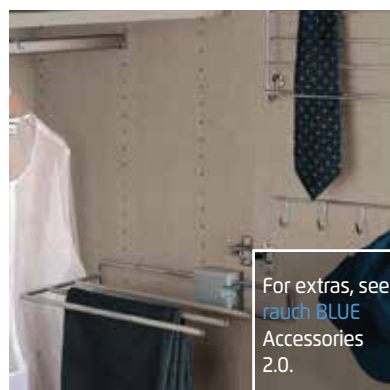

The following space is required to mount the wardrobe:
wardrobe height + min. 15 cm,
wardrobe width + min. 15 cm on each side.

For extras, see
rauch BLUE
Accessories
2.0.

Top workmanship

Proven fittings technology

Easy to assemble

Practical accessories

Material information

Colour

Furniture with colour finish has an evenly attractive, hard-wearing surface.

Load-bearing capacity

The load limits for all furniture and extras can be found in the load table at:
<https://qrco.de/rauch-belastungstabelle>

Raw materials from nature

In the production of the wood-based materials for our furniture, we rely exclusively on uncontaminated, fresh weak and storm wood from local, sustainable forestry operations. Strict tests by neutral institutes continuously confirm the safety of materials and processes.

The „Blue Angel“

The German government's eco-label for low-emission furniture that is harmless to health. Articles covered with textiles or artificial leather are excluded.

Award-winning and certified