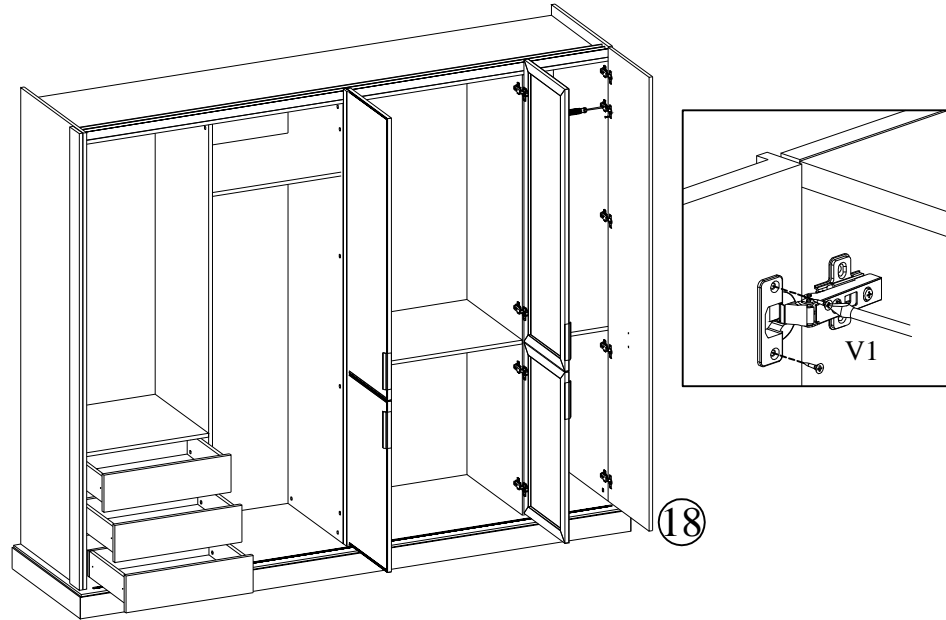

SARA DOLAP

SARA WARDROBE