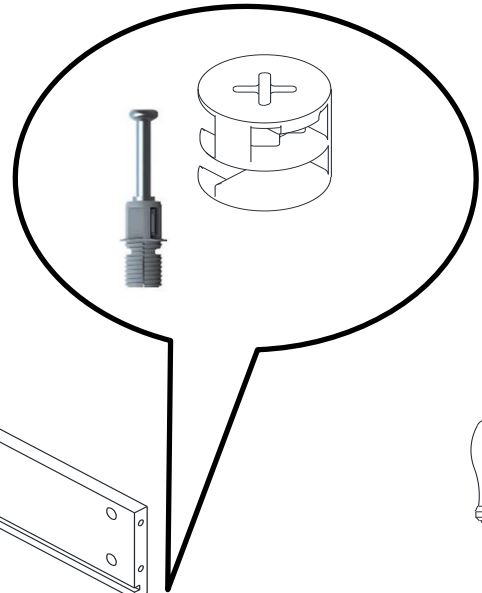

PEGASUS NIGHTSTAND AND PANEL

4 PIECES MINIFIX LOCKS

1 TK HETTICH 35' RAIL WITH BRAKE

4 PCS MINIFIX SHAFT 34 mm

1 DUAL OUTPUT 2.5 AM ADAPTER

4 AD MINIFIX PLUG

20 PIECES OF DOUBLE

3 PCS 8 WALL DOWEL

4 PCS 3.5*18 CHIPBOARD SCREWS

2 PCS 3.5*25 BACKING SCREWS

3 PCS 6*60 CHIPBOARD SCREWS

10 pcs CABIN SCREW

1 PCS CHARGING MODULE TYPE-C USB 220 V

Technik für Möbel

Hettich