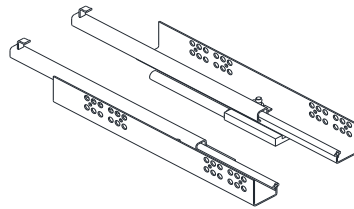

PEGASUS NIGHTSTAND AND PANEL

4 PIECES MINIFIX LOCKS

1 TK HETTICH 35' RAIL WITH BRAKE

4 PCS MINIFIX SHAFT 34 mm

1 DUAL OUTPUT 2.5 AM ADAPTER

4 AD MINIFIX PLUG

20 PIECES OF DOUBLE

3 PCS 8 WALL DOWEL

4 PCS 3.5*18 CHIPBOARD SCREWS

2 PCS 3.5*25 BACKING SCREWS

3 PCS 6*60 CHIPBOARD SCREWS

10 pcs CABIN SCREW

1 PCS CHARGING MODULE TYPE-C USB 220 V

Technik für Möbel

Hettich