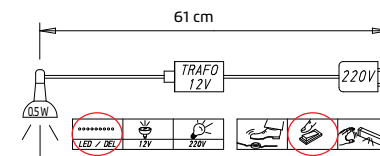

Colour	Colour code
Texline (Linen look in natural hues)	A0066

GENERAL		for corner robe 45°	for corner robe 90°
		Shelves	shelf
		for interior division corner 45°	for corner robe
		↔88 cm ↑2,2 cm ↘50 cm	↔107 cm ↑2 cm ↘109 cm
1 pieces	Price	9642	9B90
Set of 2		97F8	
Set of 3		9632	96B3
Set of 4		99J8	

GENERAL				
		interior mirror	interior mirror hinged	LED interior lighting
		for hinged doors	extends from 45 to 73 cm mirror width 31 cm for sliding wardrobe	with motion sensor with USB rechargeable
		↔29 cm ↑130 cm ↘0 cm	↔46 cm ↑115 cm ↘4 cm	↔10 cm ↑2 cm ↘9 cm
Article	Price	98S8	9408	9T1B