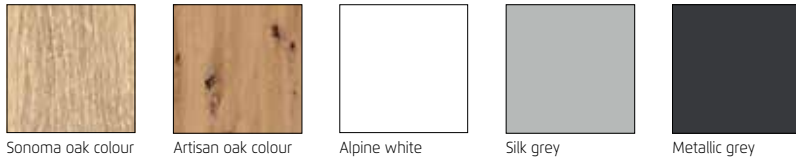

ADITIO

rauch ORANGE

Purchase Price List
Prices = invoice prices in Euro

23.02.2024 SB
valid from 01.04.2024 until revoked

• Front/carcase colours (Colour)

Sonoma oak colour Artisan oak colour Alpine white Silk grey Metallic grey

• Front colours (High polish, Glass)

High polish white high polish effect grey White glass Glass champagne Silk grey glass Basalt glass Alpine white (Frame look) Silk grey (Frame look)

• Handle variants