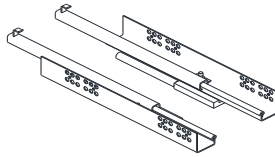

# PEGASUS 100 CM WARDROBE

28 PCS MINIFIX SHAFT 34 MM

2 SETS OF HETTICH TANDEM RAIL 40'

28 PIECES MINIFIX BODY

24 PIECES MINIFIX PLUG

16 PCS 3.5\*13 SMART SCREW

24 PIECES OF DOUBLE

4 PCS HETTICH FLAT HINGE WITHOUT BRAKE

2 MONTEBENT CONNECTIONS

4 PCS HETTICH STRAIGHT HINGE WITH BRAKE

8 CABIN SCREWS

24 PCS 3.5\*18 CHIPBOARD SCREWS

10 BACKBACK COMPRESSION

8 PCS HETTICH HINGE BASE

14 PCS 3.5\*25 CHIPBOARD SCREWS

2 PCS 473 HANGER RACK