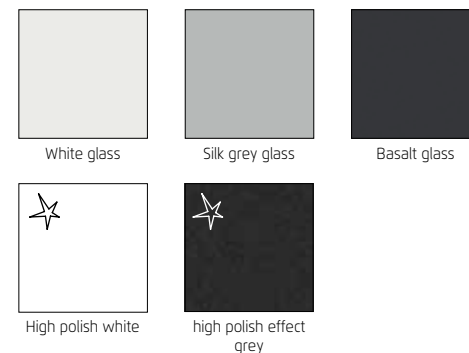

Matching pieces and accessories can be found after the wardrobes.

EASY SLIDE

AD900-54J9 + 9P4L Artisan oak colour, Middle door Mirror, Aluminium-coloured handle strips, passepartout with lighting

Front-/Carcase colours:

Front colours:

Handle strips:

- Aluminium colour
- Chrome-coloured
- Metallic grey
- Carcase coloured

Matching pieces and rauch ORANGE accessories 1.1 can be found after the wardrobes.

A9R96-5545 Carcase Alpine white, Outer doors High polish white, Middle door Mirror, Aluminium-coloured handle strips

AP820-54J9 Metallic grey, Middle door Mirror, Aluminium-coloured

Supplier: Rauch Möbelwerke GmbH

Quality features

rauch ORANGE

Interior colour
Texline
colour

EASY
SLIDE

Metal guide
rails

Drawers
on silent
ball-bearing
runners