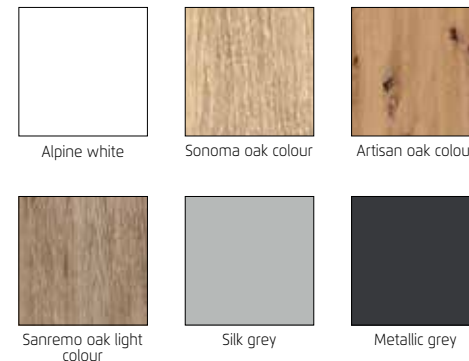

Matching pieces and accessories can be found after the wardrobes.

EASY SLIDE

AD900-54J9 + 9P4L Artisan oak colour, Middle door Mirror, Aluminium-coloured handle strips, passepartout with lighting

Front-/Carcase colours:

Front colours:

Handle strips:

- Aluminium colour
- Chrome-coloured
- Metallic grey
- Carcase coloured

Matching pieces and rauch ORANGE accessories 1.1 can be found after the wardrobes.

A9R96-5545 Carcase Alpine white, Outer doors High polish white, Middle door Mirror, Aluminium-coloured handle strips

AP820-54J9 Metallic grey, Middle door Mirror, Aluminium-coloured

Supplier: Rauch Möbelwerke GmbH

Quality features

rauch ORANGE

Interior colour
Texline
colour

EASY
SLIDE

Metal guide
rails

Drawers
on silent
ball-bearing
runners