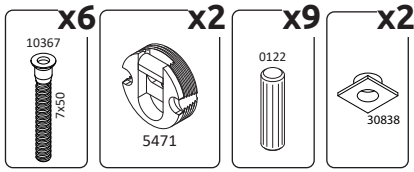

IMPORTANT - READ CAREFULLY - RETAIN FOR FUTURE REFERENCE
WICHTIG - SOFÄLTIG LESEN UND AUFBEWAHREN

PIANO-OGP
LHW - 760x888x166
18. 10. 2021

ENGLISH
 Important information
 Read carefully.
 Keep this information for further
 reference.