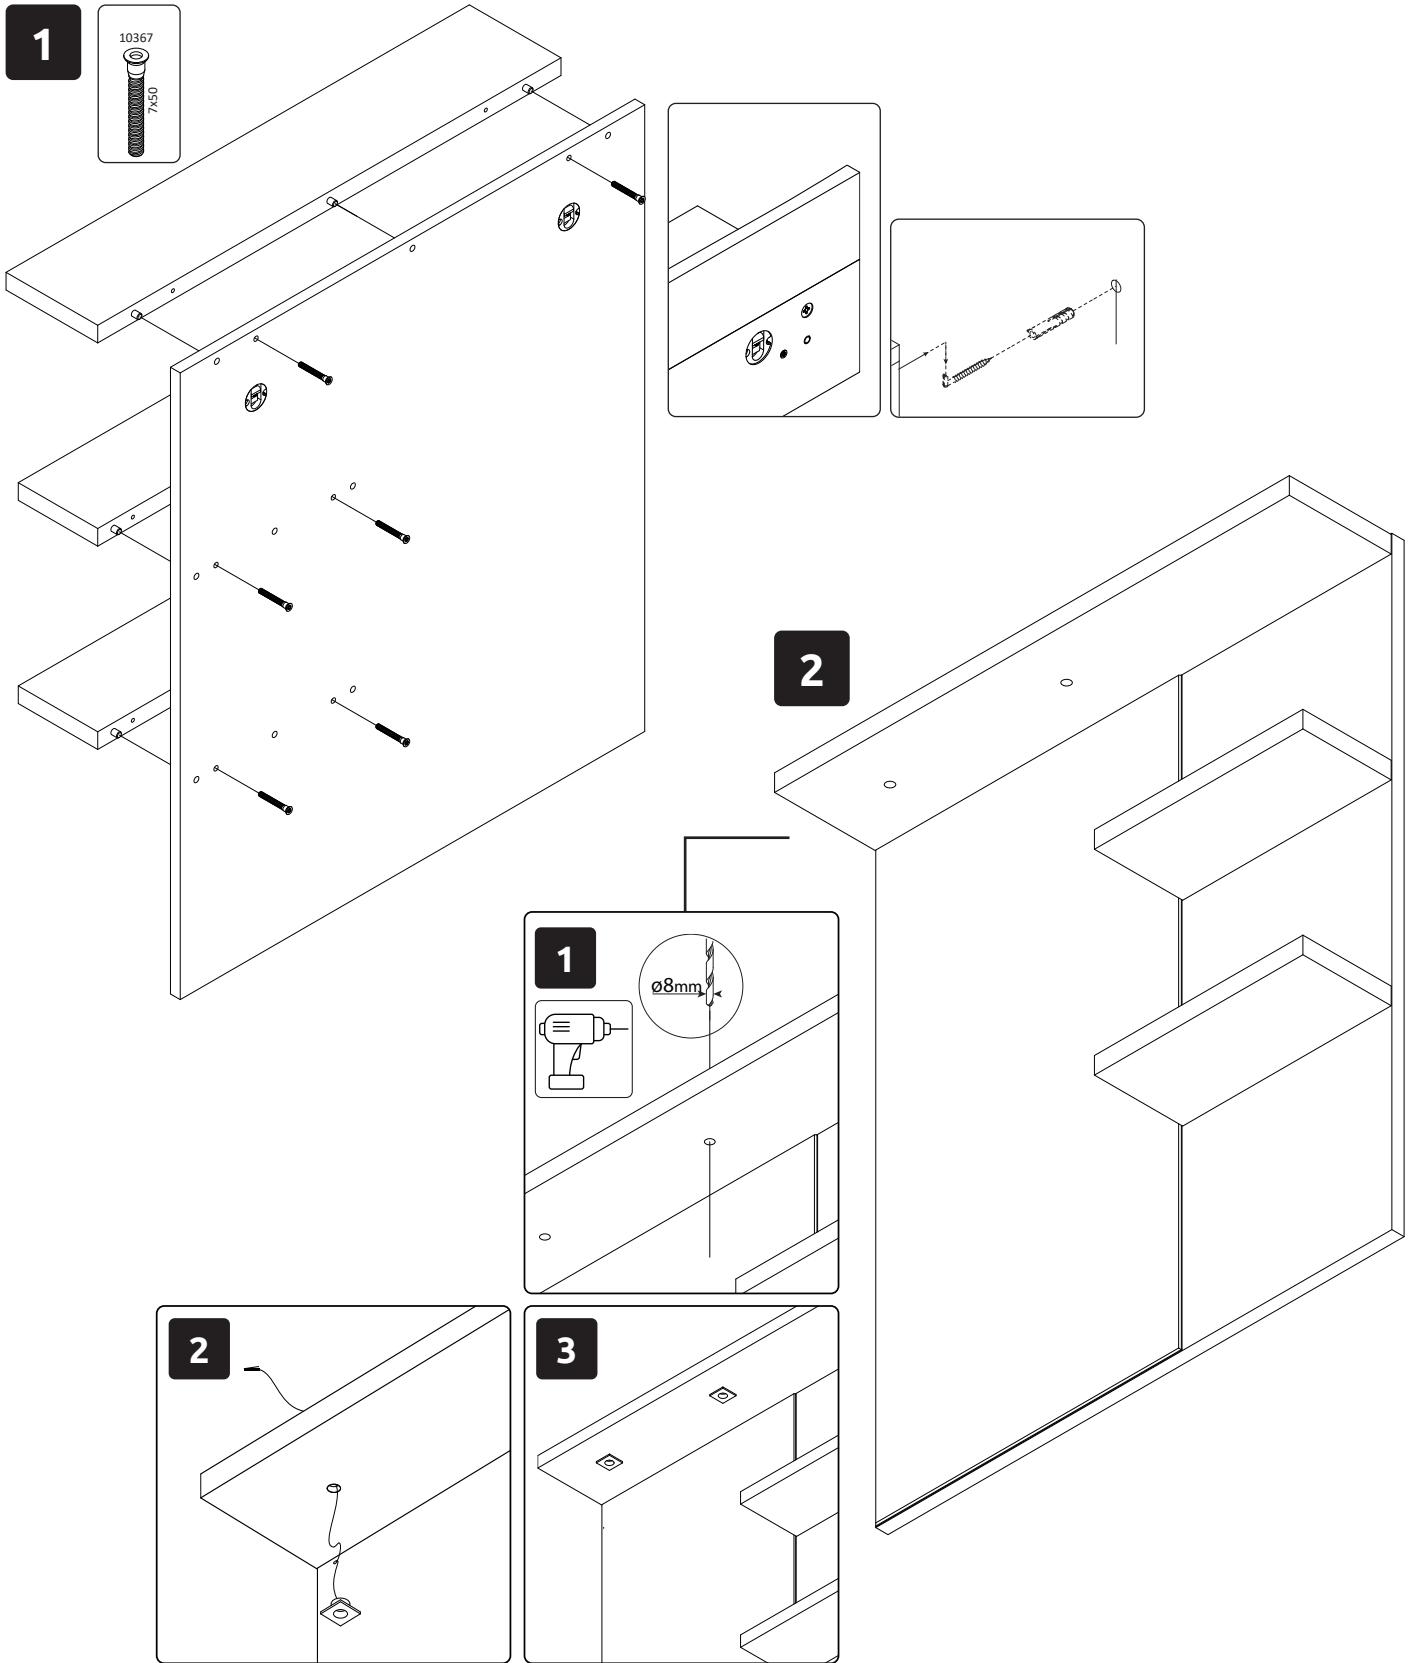

IMPORTANT - READ CAREFULLY - RETAIN FOR FUTURE REFERENCE
WICHTIG - SOFÄLTIG LESEN UND AUFBEWAHREN

PIANO-OGP
LHW - 760x888x166
18. 10. 2021

ENGLISH
 Important information
 Read carefully.
 Keep this information for further
 reference.

WARNING!
 Fixing devices for the wall are not
 included since different wall materials
 require different types of fixing
 devices. Use fixing devices suitable for
 the walls in your home. For advice on
 suitable fixing systems, contact your
 local specialized dealer.