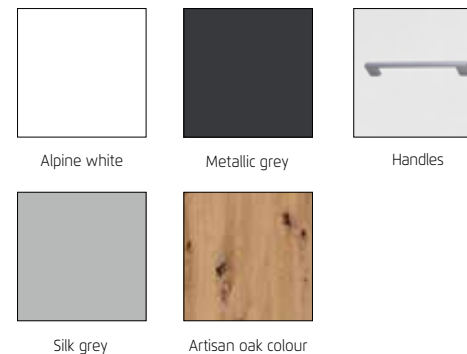

Front/Carcase, Applications	Colour code	
	App. Silk grey	App. Artisan oak colour
Metallic grey (metallic grey handles and handle strips)	-	AC104
Alpine white (aluminium-coloured handles, alpine white handle strips)	AD159	AC105

# Quality features

rauch ORANGE

Interior colour  
Texline  
colour

**EASY  
SLIDE**

Metal guide  
rails

Drawers  
on silent  
ball-bearing  
runners

Optional  
dampers for  
hinged and  
sliding doors

For extras, see  
rauch ORANGE  
Accessories 11.

## Award-winning and certified

Front/Carcase, Applications	Colour code	
	App. Silk grey	App. Artisan oak colour
Metallic grey (metallic grey handles and handle strips)	-	AC104
Alpine white (aluminium-coloured handles, alpine white handle strips)	AD159	AC105