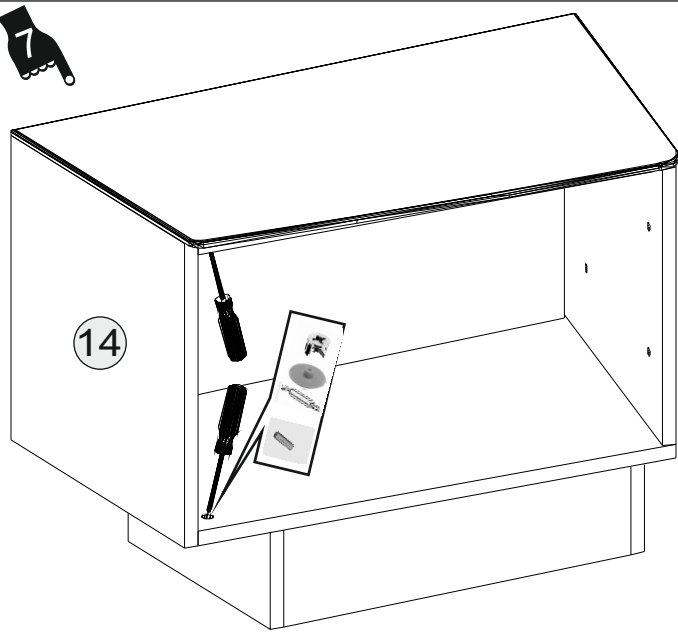

DEFNE TV UNIT DOWN BLOCK

ASSEMBLY
INSTRUCTIONS

1

- 19
- YARIM DEVE
- M4X10
- DÜZ
- 3.5X16
- 20
- 3.5X25