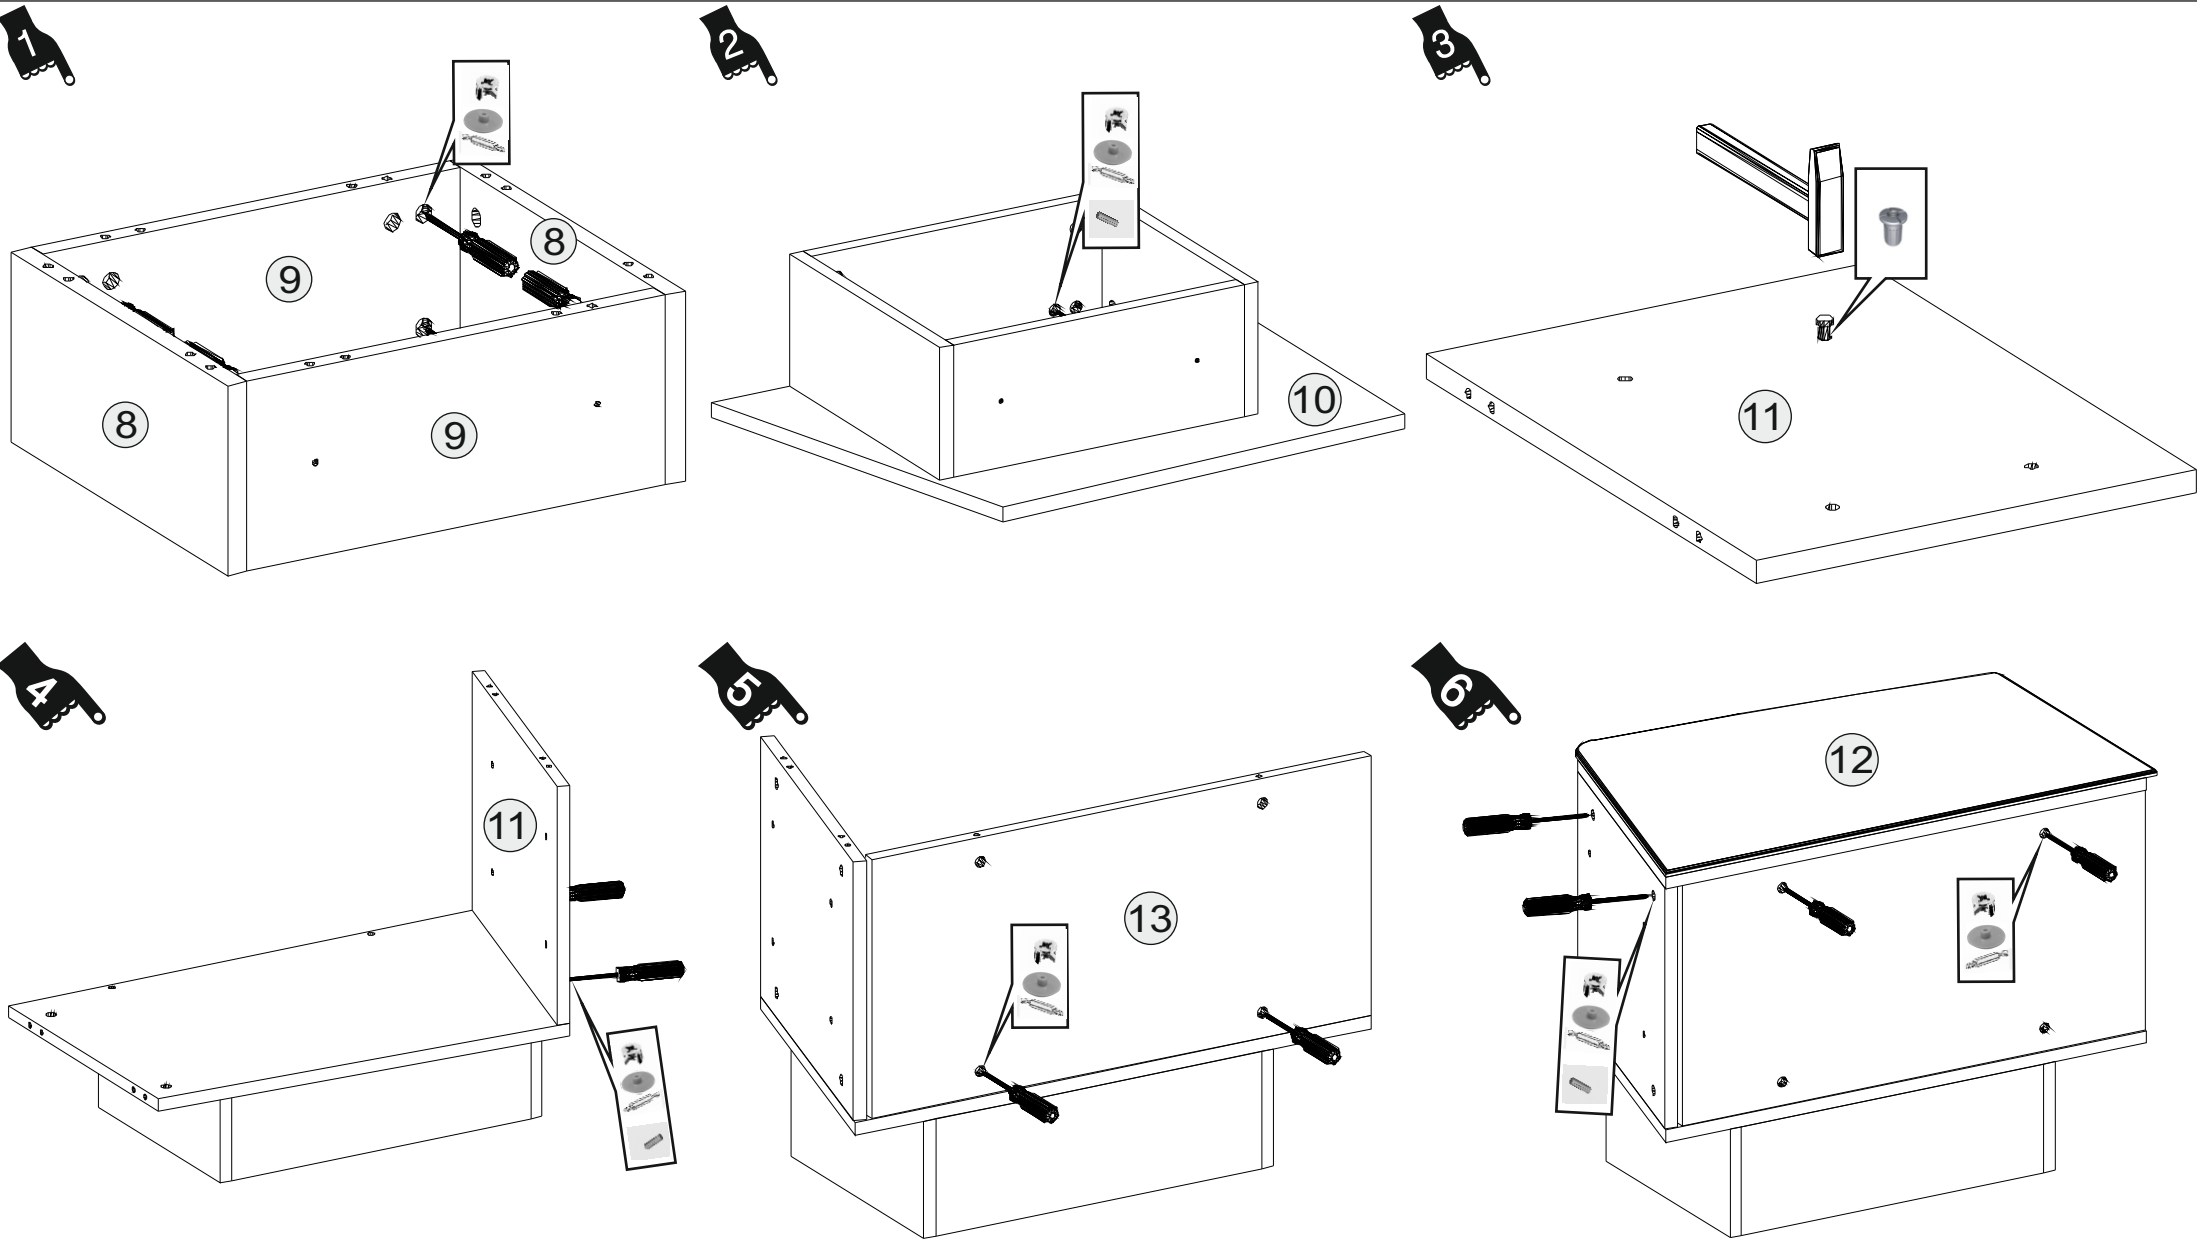

DEFNE TV UNIT DOWN BLOCK

ASSEMBLY
INSTRUCTIONS

1

- 19
- YARIM DEVE
- M4X10
- DÜZ
- 3.5X16
- 20
- 3.5X25