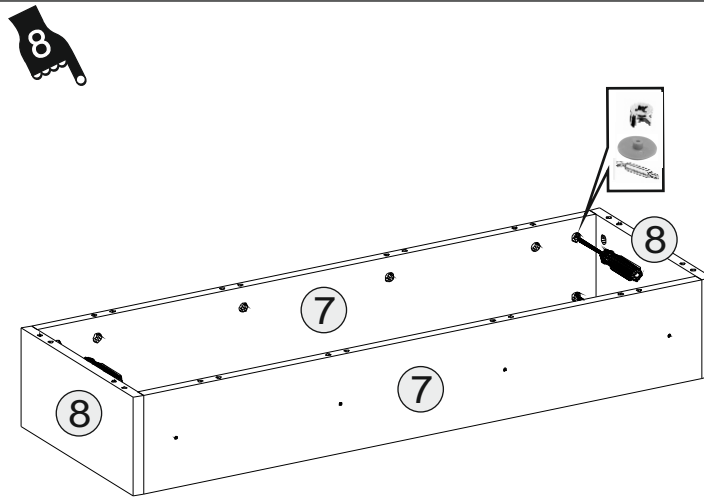

DEFNE TV UNIT DOWN BLOCK

ASSEMBLY
INSTRUCTIONS

1

- 19
- YARIM DEVE
- M4X10
- DÜZ
- 3.5X16
- 20
- 3.5X25