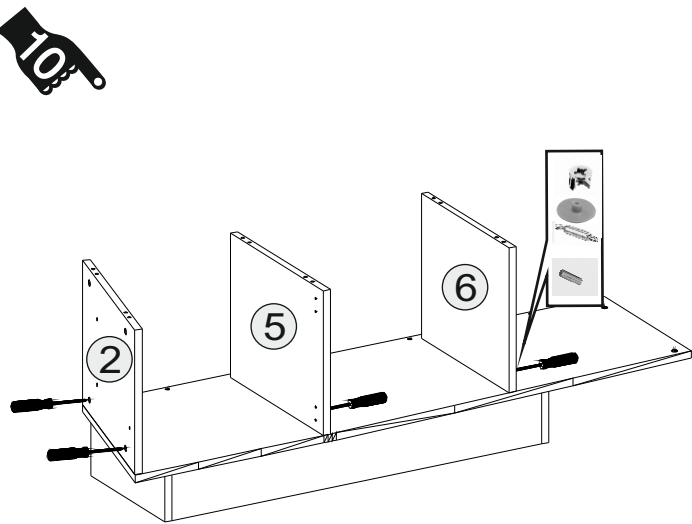

DEFNE TV UNIT DOWN BLOCK

ASSEMBLY
INSTRUCTIONS

1

- 19
- YARIM DEVE
- M4X10
- DÜZ
- 3.5X16
- 20
- 3.5X25