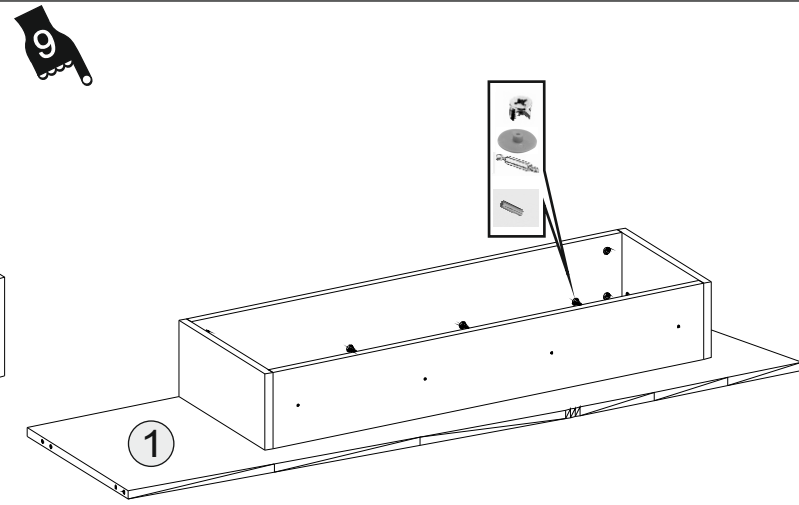

DEFNE TV UNIT DOWN BLOCK

ASSEMBLY
INSTRUCTIONS

1

- 19
- YARIM DEVE
- M4X10
- DÜZ
- 3.5X16
- 20
- 3.5X25