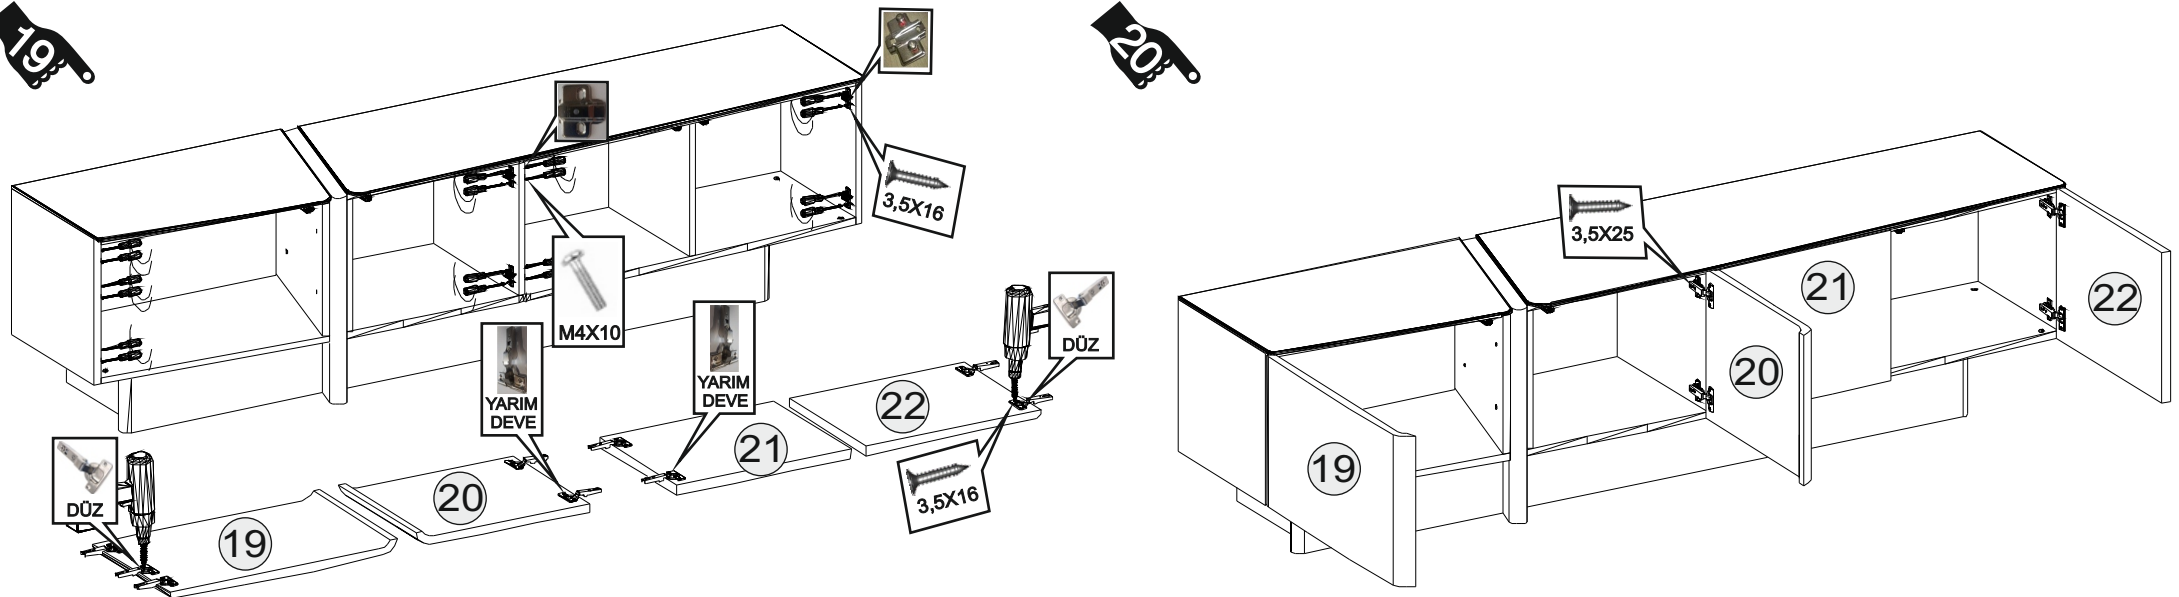

DEFNE TV UNIT DOWN BLOCK

ASSEMBLY
INSTRUCTIONS

1

- 19
- YARIM DEVE
- M4X10
- DÜZ
- 3.5X16
- 20
- 3.5X25