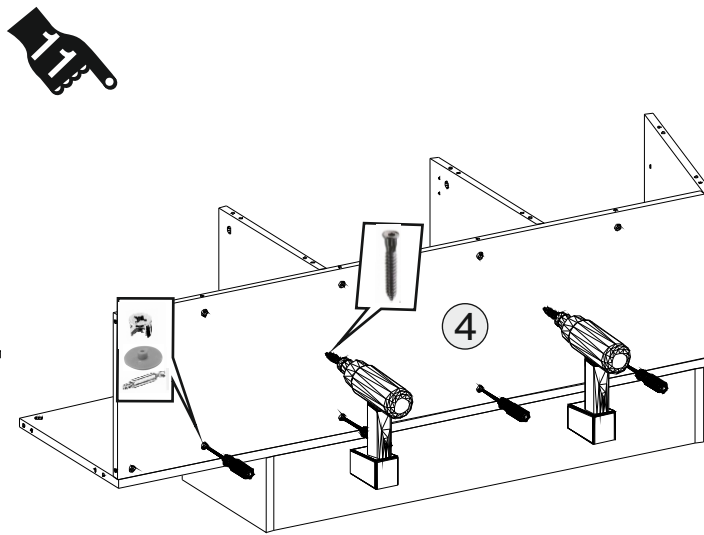

DEFNE TV UNIT DOWN BLOCK

ASSEMBLY
INSTRUCTIONS

1

- 19
- YARIM DEVE
- M4X10
- DÜZ
- 3.5X16
- 20
- 3.5X25