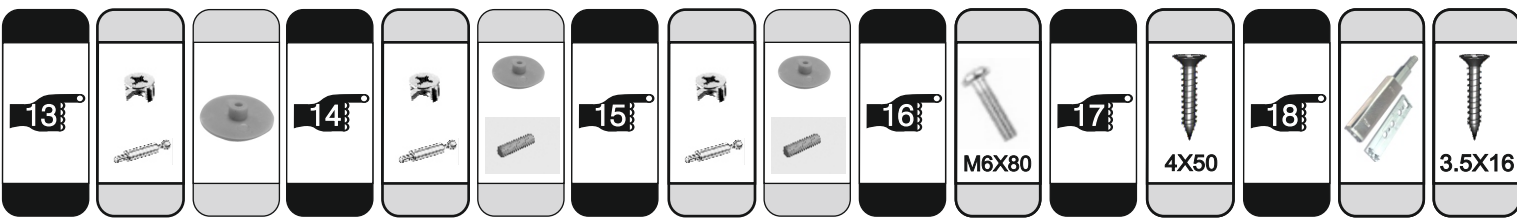

DEFNE TV UNIT DOWN BLOCK

ASSEMBLY
INSTRUCTIONS

1

- 19
- YARIM DEVE
- M4X10
- DÜZ
- 3.5X16
- 20
- 3.5X25