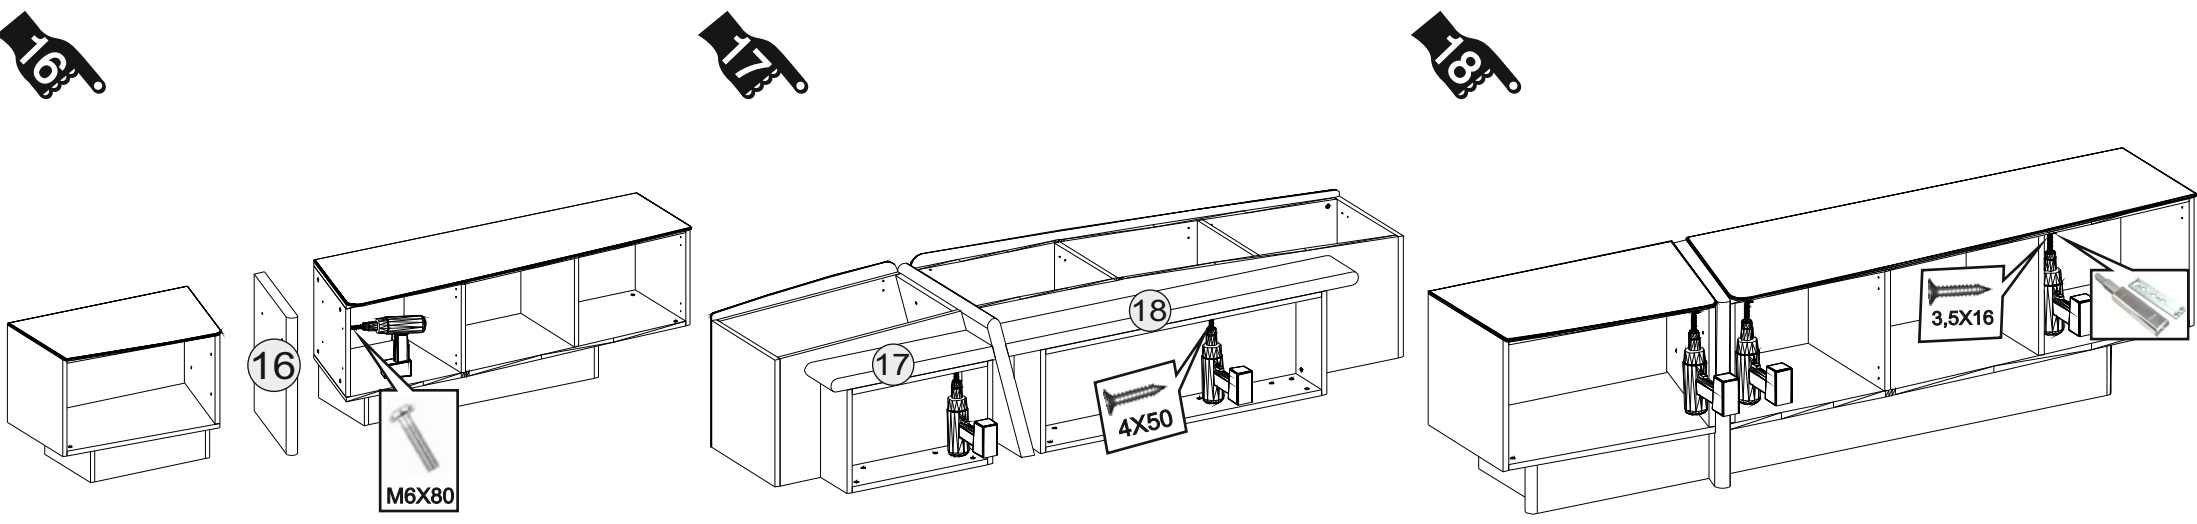

DEFNE TV UNIT DOWN BLOCK

ASSEMBLY
INSTRUCTIONS

1

- 19
- YARIM DEVE
- M4X10
- DÜZ
- 3.5X16
- 20
- 3.5X25