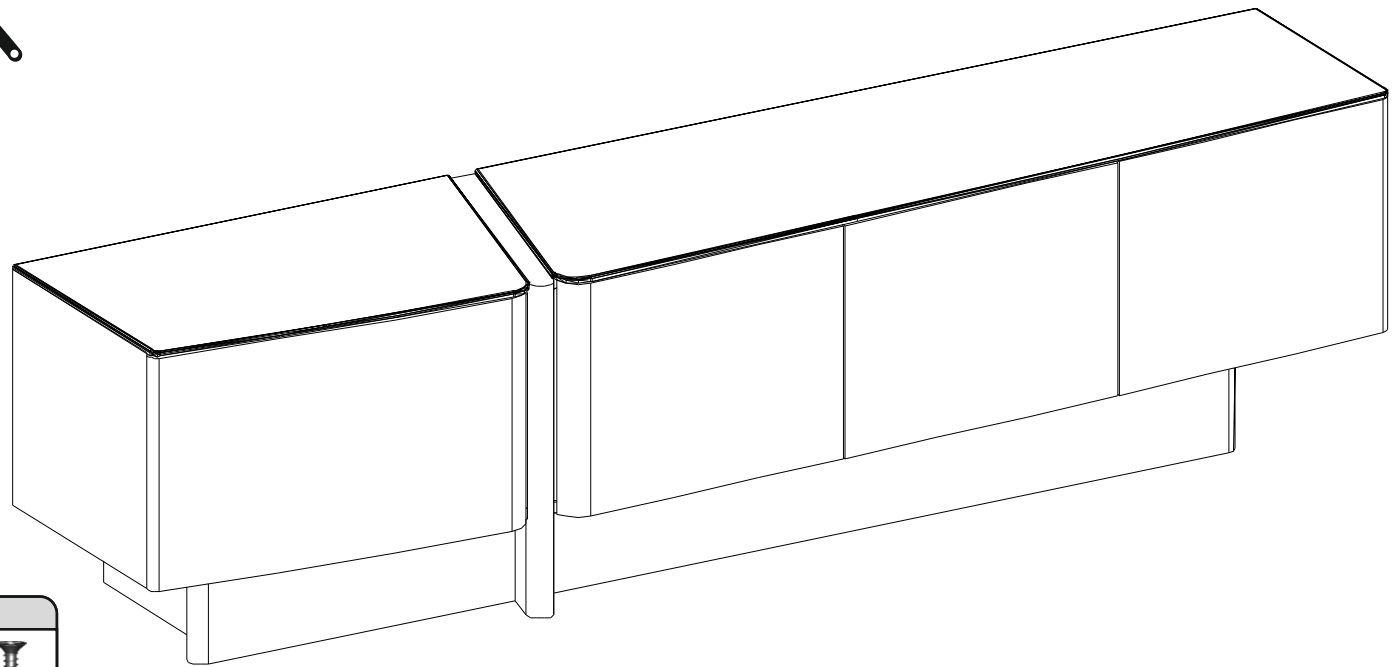

DEFNE TV UNIT DOWN BLOCK

ASSEMBLY
INSTRUCTIONS

1

- 19
- YARIM DEVE
- M4X10
- DÜZ
- 3.5X16
- 20
- 3.5X25