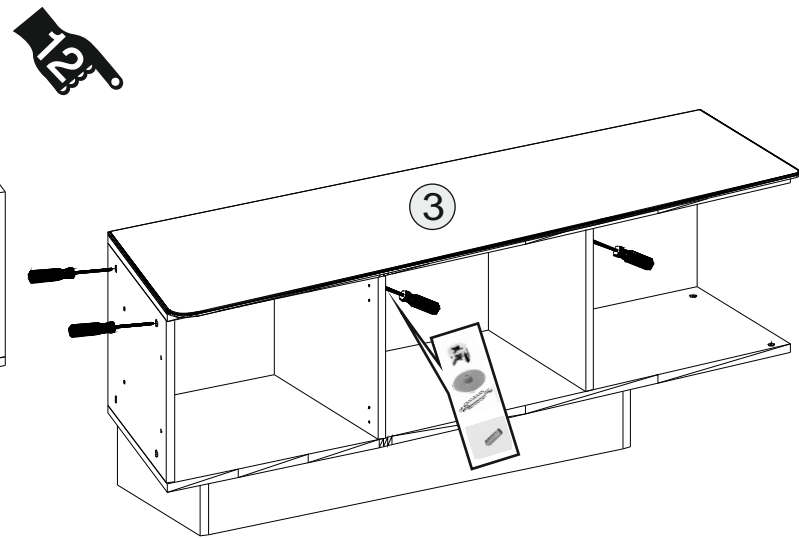

DEFNE TV UNIT DOWN BLOCK

ASSEMBLY
INSTRUCTIONS

1

- 19
- YARIM DEVE
- M4X10
- DÜZ
- 3.5X16
- 20
- 3.5X25