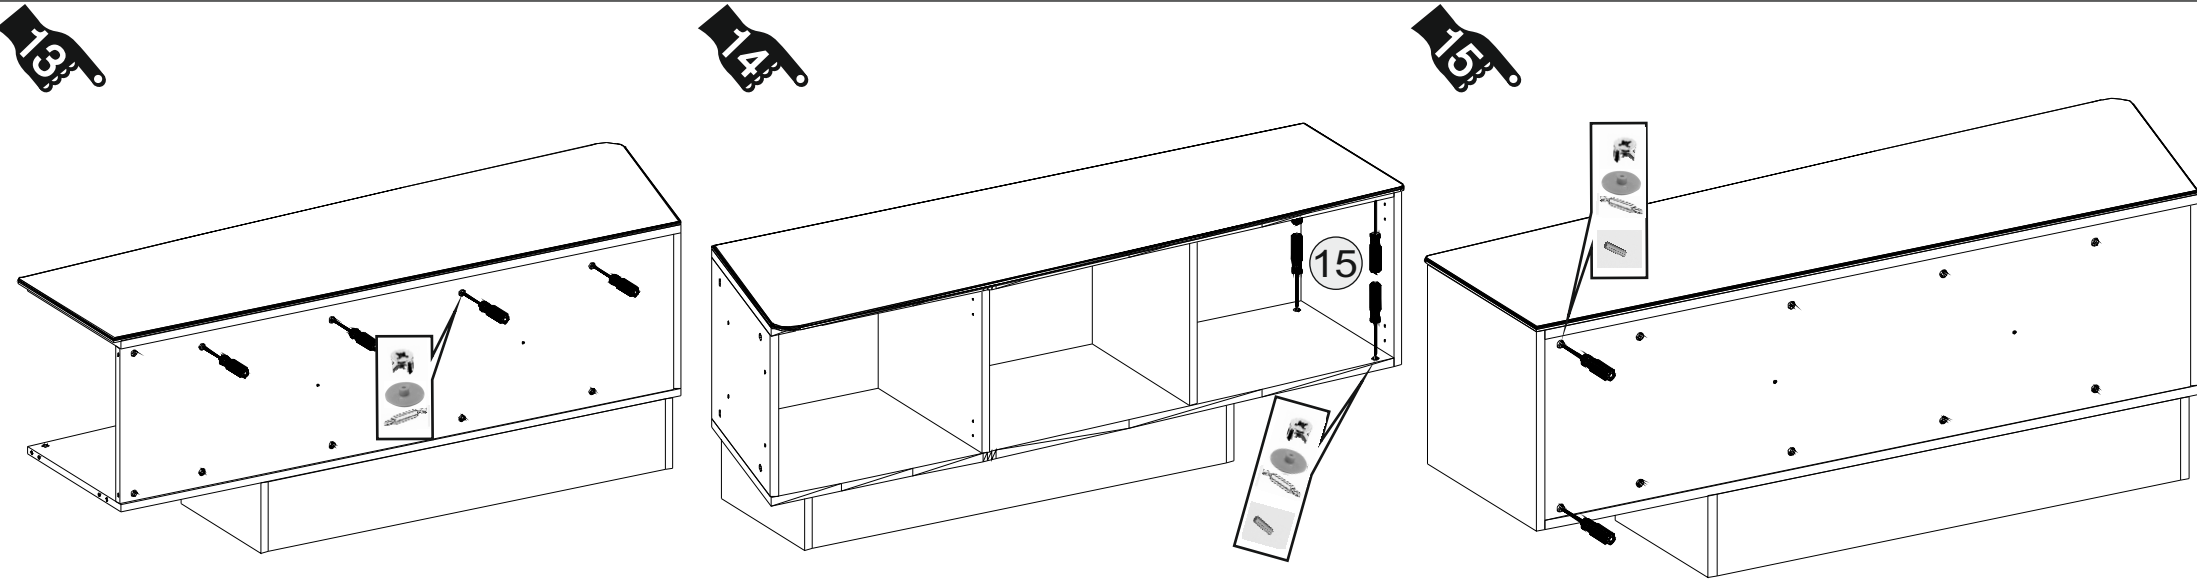

DEFNE TV UNIT DOWN BLOCK

ASSEMBLY
INSTRUCTIONS

1

- 19
- YARIM DEVE
- M4X10
- DÜZ
- 3.5X16
- 20
- 3.5X25