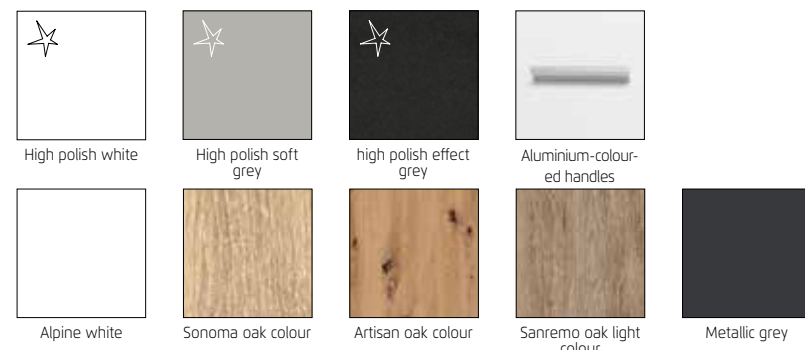

Matching pieces and accessories can be found after the wardrobes.

Carcase	/	Front	Colour code		
			Front High polish white	Front High polish soft grey	Front high polish effect grey
Carcase Alpine white			AN925	A9R31	AD830
Carcase Sonoma oak colour			AM625	AK601	AD831
Carcase Artisan oak colour			AD691	AD692	AD690
Carcase Sanremo oak light colour			AP455	AM401	AD833
Carcase Metallic grey			AJ895	AP801	AD835

Carcase / Front	Colour code		
	Front High polish white	Front High polish soft grey	Front high polish effect grey
Carcase Alpine white	AN925	A9R31	AD830
Carcase Sonoma oak colour	AM625	AK601	AD831
Carcase Artisan oak colour NEW	AD691	AD692	AD690
Carcase Sanremo oak light colour	AP455	AM401	AD833
Carcase Metallic grey	AJ895	AP801	AD835

Carcase / Front	Colour code		
	Front High polish white	Front High polish soft grey	Front high polish effect grey
Carcase Alpine white	AN925	A9R31	AD830
Carcase Sonoma oak colour	AM625	AK601	AD831
Carcase Artisan oak colour	AD691	AD692	AD690
Carcase Sanremo oak light colour	AP455	AM401	AD833
Carcase Metallic grey	AJ895	AP801	AD835

Carcase / Front	Colour code		
	Front High polish white	Front High polish soft grey	Front high polish effect grey NEW
Carcase Alpine white	AN925	A9R31	AD830
Carcase Sonoma oak colour	AM625	AK601	AD831
Carcase Sanremo oak light colour	AP455	AM401	AD833
Carcase Metallic grey	AJ895	AP801	AD835