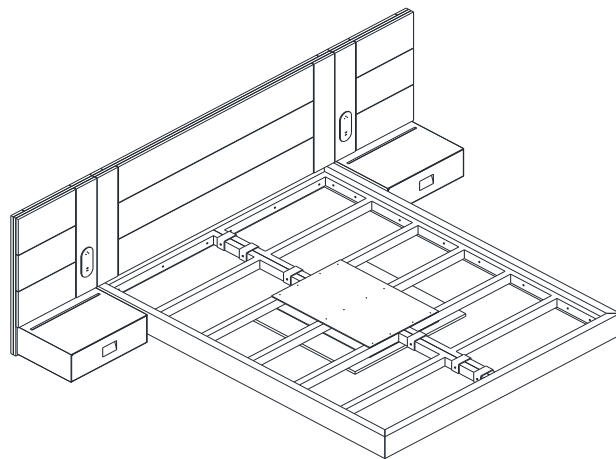

# PEGASUS BEDSTEAD 160-180

8 PIECES MINIFIX LOCKS

36 PCS 6\*60 CHIPBOARD SCREWS

1 DUAL OUTPUT 2.5 AM ADAPTER

36 PCS 5.5\*38 TRAPEZOIDAL SCREWS

4 FELT

8 AD 4\*18 CHIPBOARD SCREWS

10 pcs  
Velcro