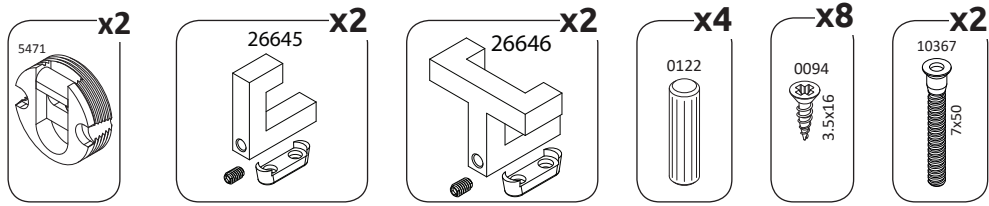

IMPORTANT – READ CAREFULLY – RETAIN FOR FUTURE REFERENCE
WICHTIG – SORFÄLTIG LESEN UND AUFBEWAHREN

STELA-CLK
LHW - 586x1265x216
09.01.2018

ENGLISH
 Important information
 Read carefully.
 Keep this information for further
 reference.