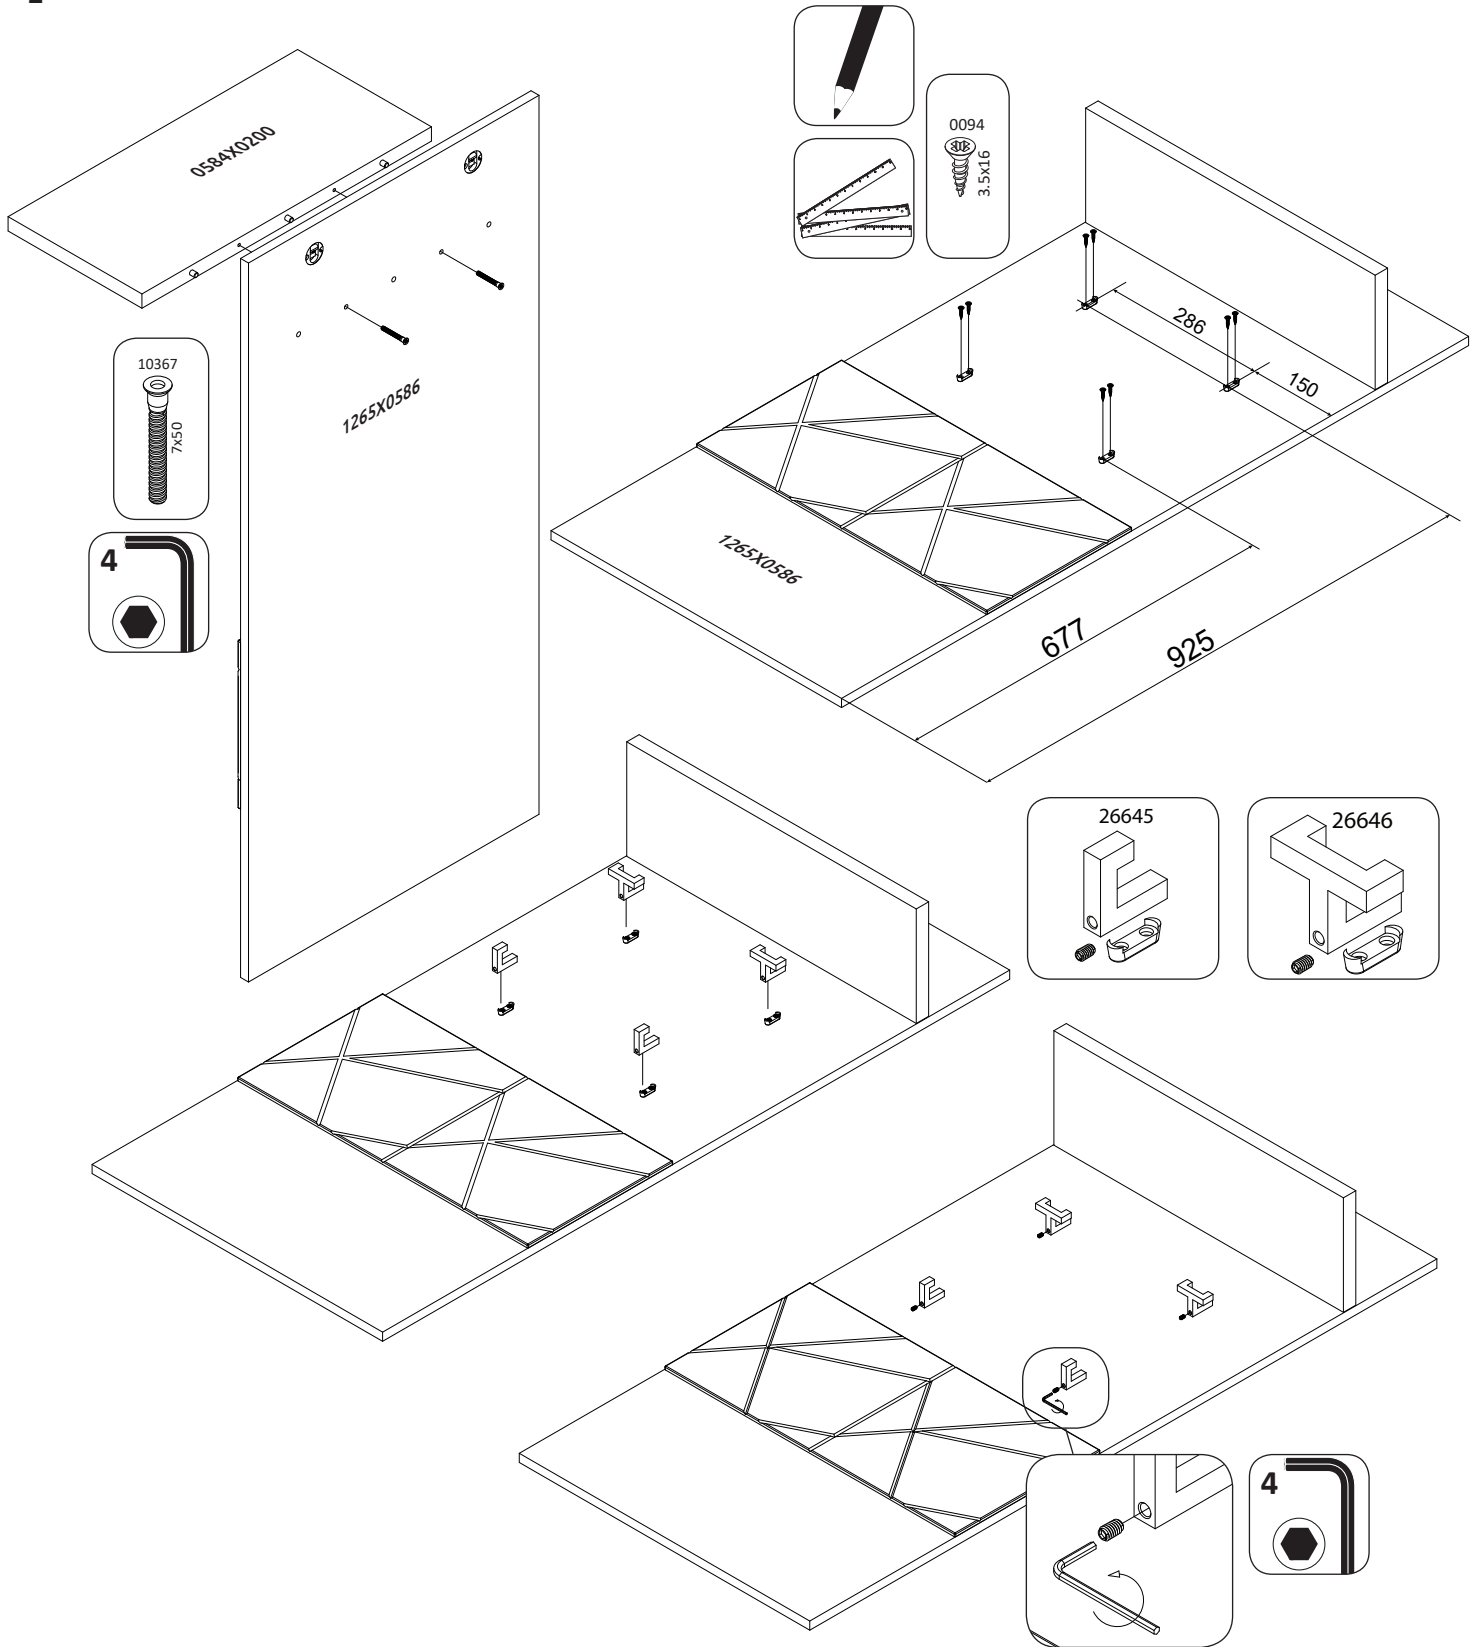

IMPORTANT – READ CAREFULLY – RETAIN FOR FUTURE REFERENCE
WICHTIG – SORFÄLTIG LESEN UND AUFBEWAHREN

STELA-CLK
LHW - 586x1265x216
09.01.2018

ENGLISH
 Important information
 Read carefully.
 Keep this information for further
 reference.