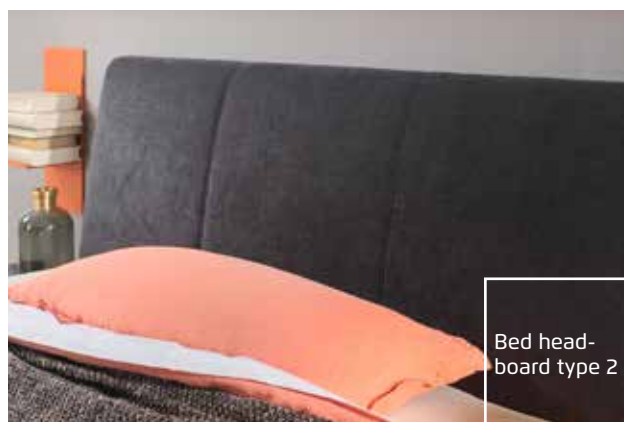

Artisan oak colour

Alpine white

Silk grey

Metallic grey

High polish white

high polish effect grey

Bed head-board type 1

Bed head-board type 2

BED FRAME	Width in cm	90	120	140	160	180	
	Illustration			Total depth Bed frame incl. Head-board: Length 190 cm = 206 cm Length 200 cm = 216 cm		Slatted frame can be adjusted to 6 different heights Inlet depths (Upper edge of bed side to support height): • 13,4 cm • 15,0 cm • 16,6 cm • 18,2 cm • 19,8 cm • 21,4 cm	
Name	bed frame						
Name	can be adjusted to 6 different heights						
Dimensions (W/H/D)	↔ 96 cm † 50 cm ↗ 198 cm/208 cm	↔ 126 cm † 50 cm ↗ 198 cm/208 cm	↔ 146 cm † 50 cm ↗ 198 cm/208 cm	↔ 166 cm † 50 cm ↗ 198 cm/208 cm	↔ 186 cm † 50 cm ↗ 198 cm/208 cm		
LENGTH 190 CM	▼ Art. no.	▼ Price	... LENGTH 190 CM (TOTAL DIMENSIONS APPROX. 198 CM)				
A Colour	61B0.95		61B1.25		61B2.45	61B3.65	61B4.85
B High polish	61C0.95		61C1.25		61C2.45	61C3.65	61C4.85
LENGTH 200 CM	▼ Art. no.	▼ Price	... LENGTH 200 CM (TOTAL DIMENSIONS APPROX. 208 CM)				
A Colour	61B0.90		61B1.20		61B2.40	61B3.60	61B4.80
B High polish	61C0.90		61C1.20		61C2.40	61C3.60	61C4.80