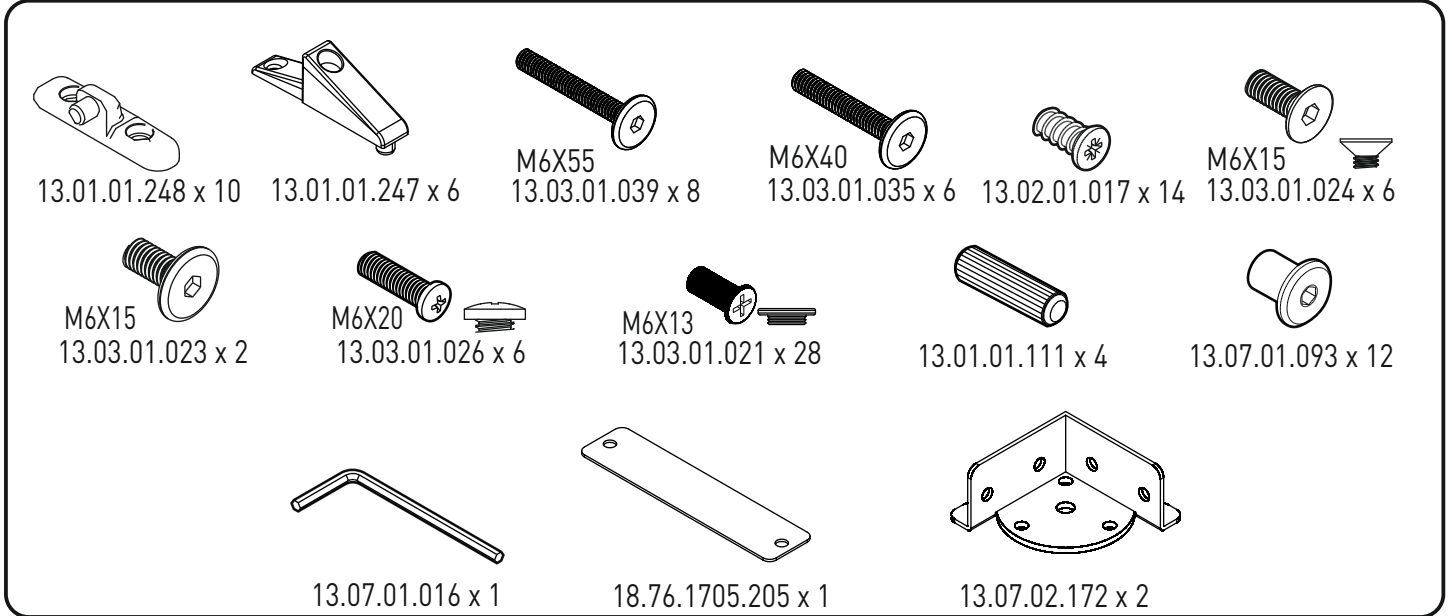

20.76.1705.00

GARANTİ BELGESİ VE
KULLANMA KILAVUZU

WARRANTY CERTIFICATE
AND USER MANUAL

4

13.02.01.017 x 4

5

6

9