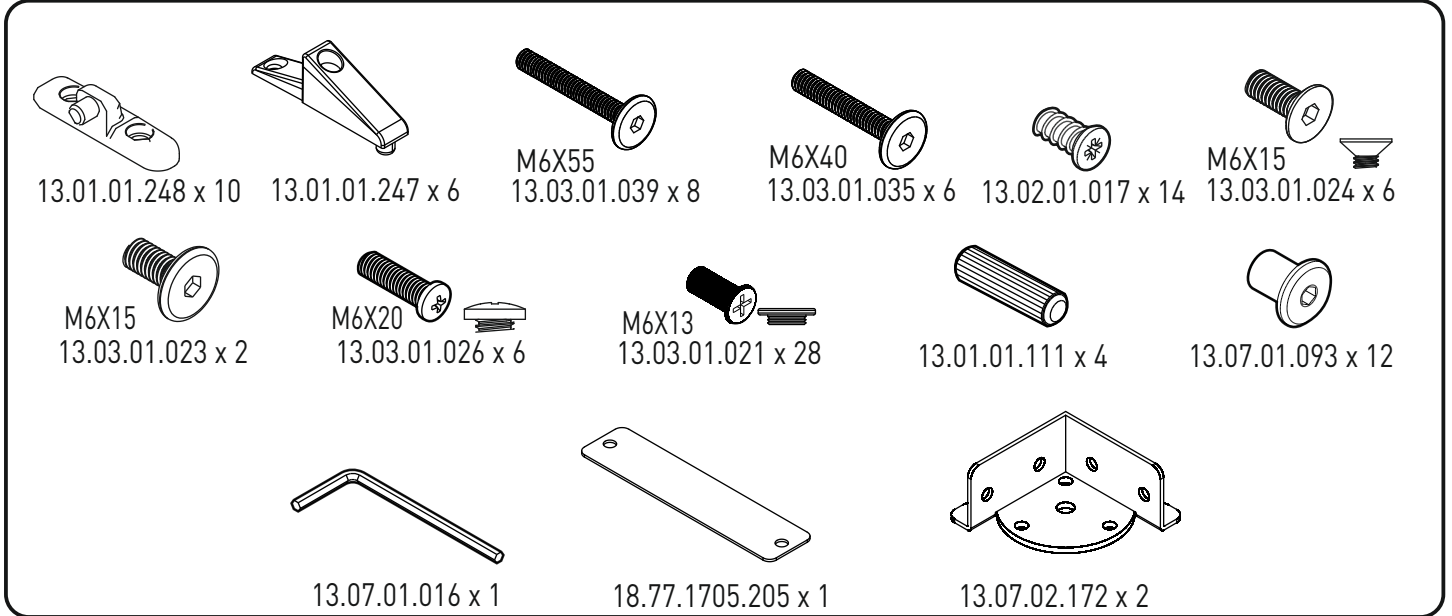

20.77.1705.00

GARANTİ BELGESİ VE
KULLANMA KILAVUZU

WARRANTY CERTIFICATE
AND USER MANUAL

4

5

6

7

8