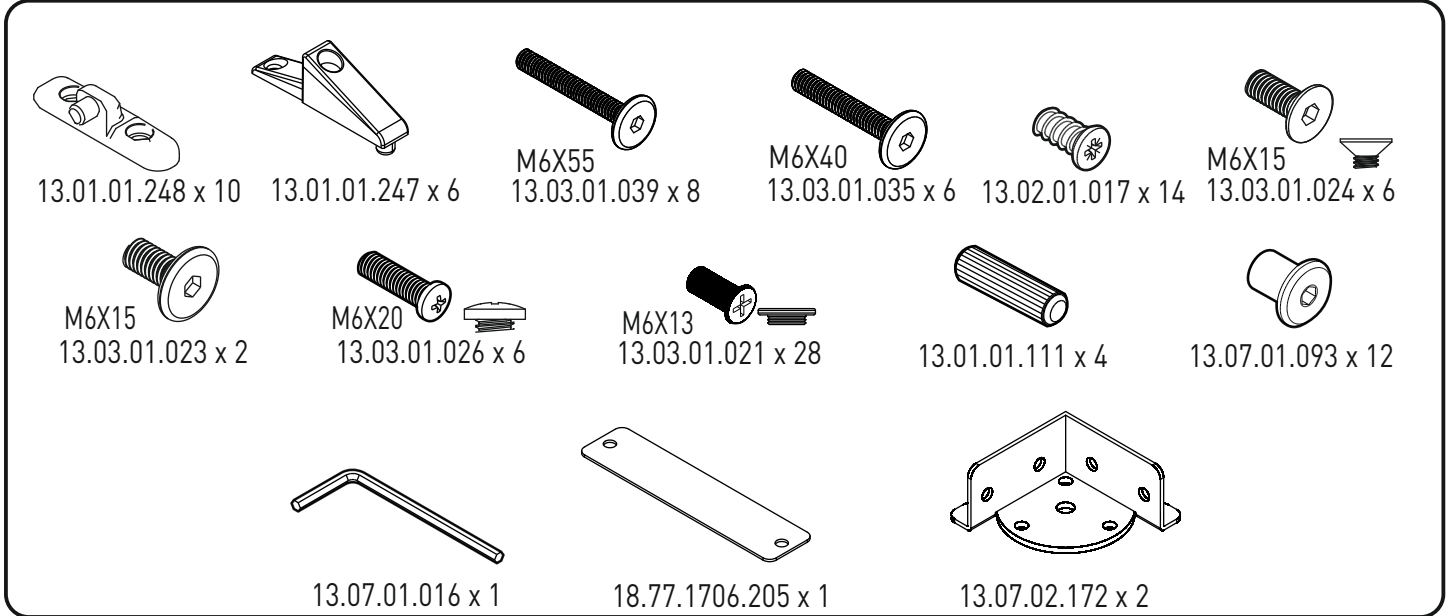

# 20.77.1706.00

GARANTİ BELGESİ VE  
KULLANMA KILAVUZU

WARRANTY CERTIFICATE  
AND USER MANUAL

4

5

6

**9**

**10**